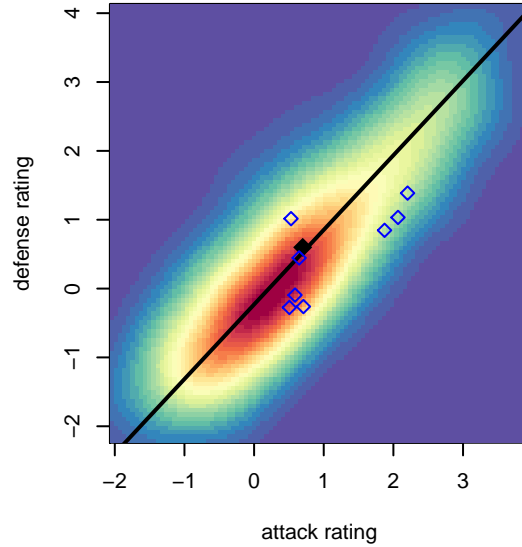

Indie Chicas Lime G04

Indie Chicas FC
 Eagle, ID
 G04 total strength=987
 attack=2.01 defense=1.82
 fall league = Idaho D3 U13G Div 1 U13
 spr league = Spr Idaho D3 U13 Div 2, Spr Idah

alt names used:
 2004 INDIE CHICAS LIME
 INDIE CHICAS2004 LIME
 2004 INDIE CHICAS LIME

Venues played:
 2016 Idaho D3 U13G Division 1 U13
 2016 FC Nova Fall Showcase U13
 2016 Spr Idaho D3 U13 Division 2
 2016 Spr Idaho D3 U13/14 Division 1

Indie Chicas Lime G04
 Dots are actual minus expected GF (blue circles) and GA (red triangles).
 Blue line is smoothed change in attack strength. Red is smoothed change in defense strength.

**attack and defense variance (black dot)
relative to other teams
and top 10 in region**

**attack and defense rating
relative to others at age
and all opponents in last 13 months**

Performance relative to 13 month average